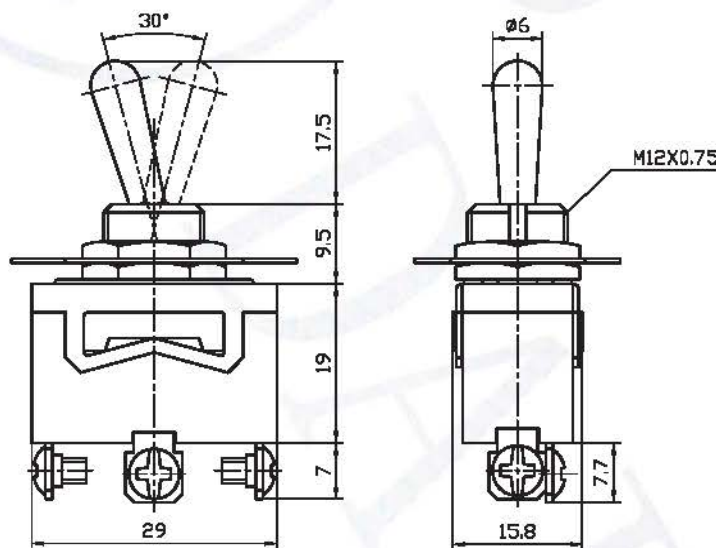

中型钮子开关

Medium Toggle Switch

型号(TYPE):KN3(C)-102

技术特性 (Specification)

1. 规格 (Rating): 10A 125V AC; 6A 250V AC
2. 接触电阻 (Contact R): 50mΩ max
3. 绝缘电阻 (Insulation R): 500V DC 1000MΩ min
4. 耐电压 (Dielectric Strength): 1 Minute 1500V AC
5. 操作温度 (Operating Temperature): -25°C ~ +85°C
6. 电气寿命 (Electrical Life): 10, 000 Cycles

外型图 (Outline Drawing)

安装尺寸 (Mounting)

电路图 (Circuitry)