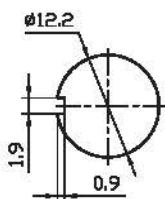

中型钮子开关

Medium Toggle Switch

型号(TYPE):KN3(C)-102

技术特性 (Specification)

1. 规格 (Rating): 10A 125V AC; 6A 250V AC
2. 接触电阻 (Contact R): 50mΩ max
3. 绝缘电阻 (Insulation R): 500V DC 1000MΩ min
4. 耐电压 (Dielectric Strength): 1 Minute 1500V AC
5. 操作温度 (Operating Temperature): -25°C ~ +85°C
6. 电气寿命 (Electrical Life): 10, 000 Cycles

外型图 (Outline Drawing)

安装尺寸 (Mounting)

电路图 (Circuitry)