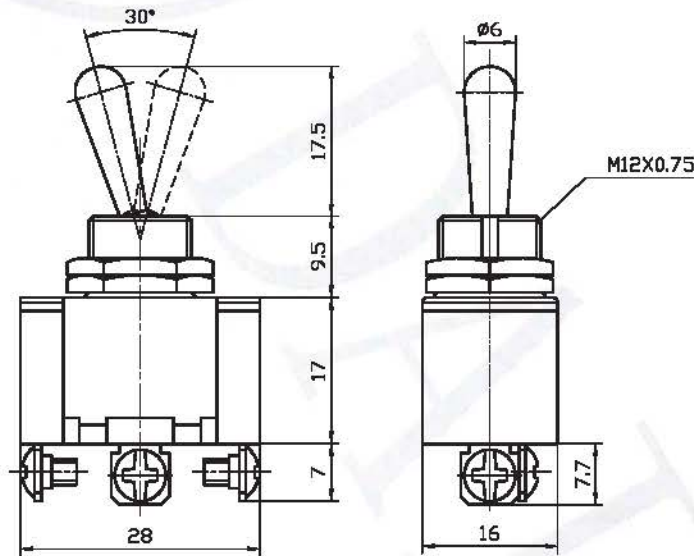

中型钮子开关

Medium Toggle Switch

型号(TYPE): KN3(A)-1A

技术特性 (Specification)

1. 规格 (Rating): 20A 125V AC; 10A 250V AC; 3/4HP 125-250VAC
2. 接触电阻 (Contact R): 50mΩ max
3. 绝缘电阻 (Insulation R): 500V DC 1000MΩ min
4. 耐电压 (Dielectric Strength): 1 Minute 1500V AC
5. 操作温度 (Operating Temperature): -25°C ~ +85°C
6. 电气寿命 (Electrical Life): 6, 000 Cycles

外型图 (Outline Drawing)

安装尺寸 (Mounting)

电路图 (Circuitry)