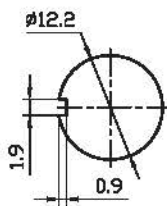

中型钮子开关

Medium Toggle Switch

型号(TYPE): KN3(A)-1A

技术特性 (Specification)

1. 规格 (Rating): 20A 125V AC; 10A 250V AC; 3/4HP 125-250VAC
2. 接触电阻 (Contact R): 50mΩ max
3. 绝缘电阻 (Insulation R): 500V DC 1000MΩ min
4. 耐电压 (Dielectric Strength): 1 Minute 1500V AC
5. 操作温度 (Operating Temperature): -25°C ~ +85°C
6. 电气寿命 (Electrical Life): 6, 000 Cycles

外型图 (Outline Drawing)

安装尺寸 (Mounting)

电路图 (Circuitry)