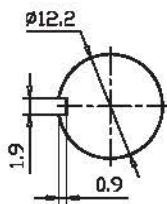

中型钮子开关

Medium Toggle Switch

型号<TYPE>: KN3(A)-101

技术特性 (Specification)

1. 规格 (Rating): 10A 125V AC; 6A 250V AC
2. 接触电阻 (Contact R): 50mΩ max
3. 绝缘电阻 (Insulation R): 500V DC 1000MΩ min
4. 耐电压 (Dielectric Strength): 1 Minute 1500V AC
5. 操作温度 (Operating Temperature): -25℃ ~ +85℃
6. 电气寿命 (Electrical Life): 10,000 Cycles

外型图 (Outline Drawing)

安装尺寸 (Mounting)

电路图 (Circuitry)