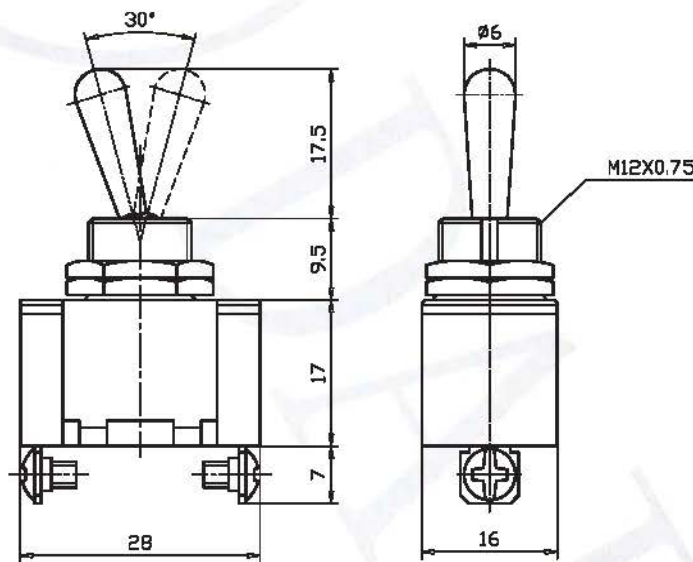

中型钮子开关

Medium Toggle Switch

型号<TYPE>: KN3(A)-101

技术特性 (Specification)

1. 规格 (Rating): 10A 125V AC; 6A 250V AC
2. 接触电阻 (Contact R): 50mΩ max
3. 绝缘电阻 (Insulation R): 500V DC 1000MΩ min
4. 耐电压 (Dielectric Strength): 1 Minute 1500V AC
5. 操作温度 (Operating Temperature): -25℃ ~ +85℃
6. 电气寿命 (Electrical Life): 10,000 Cycles

外型图 (Outline Drawing)

安装尺寸 (Mounting)

电路图 (Circuitry)